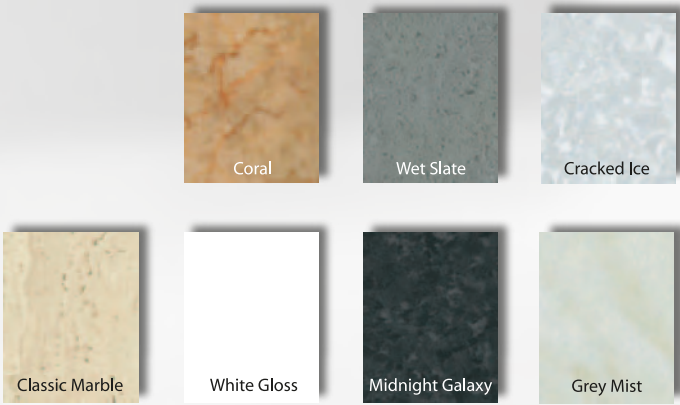

Description

The system is made up of PVC panels, 10mm or 8mm thick with a tongue and groove profile, which are easily fitted together and fixed with adhesive.

Continuous Tile Effect

Gloss Marble

Laminate Range 2400 x 1200 x 10 mm

T & G Range 2400 x 1000 x 10.5 mm

Core: Waterproof Foam
Surfaces: Laminated

All available to order

White and Stone are available for collection. Others to order

Pvc2go Ltd

Unit J
Taywood Enterprise Centre
Duchess Place
Rutherglen
Glasgow
G73 1DR