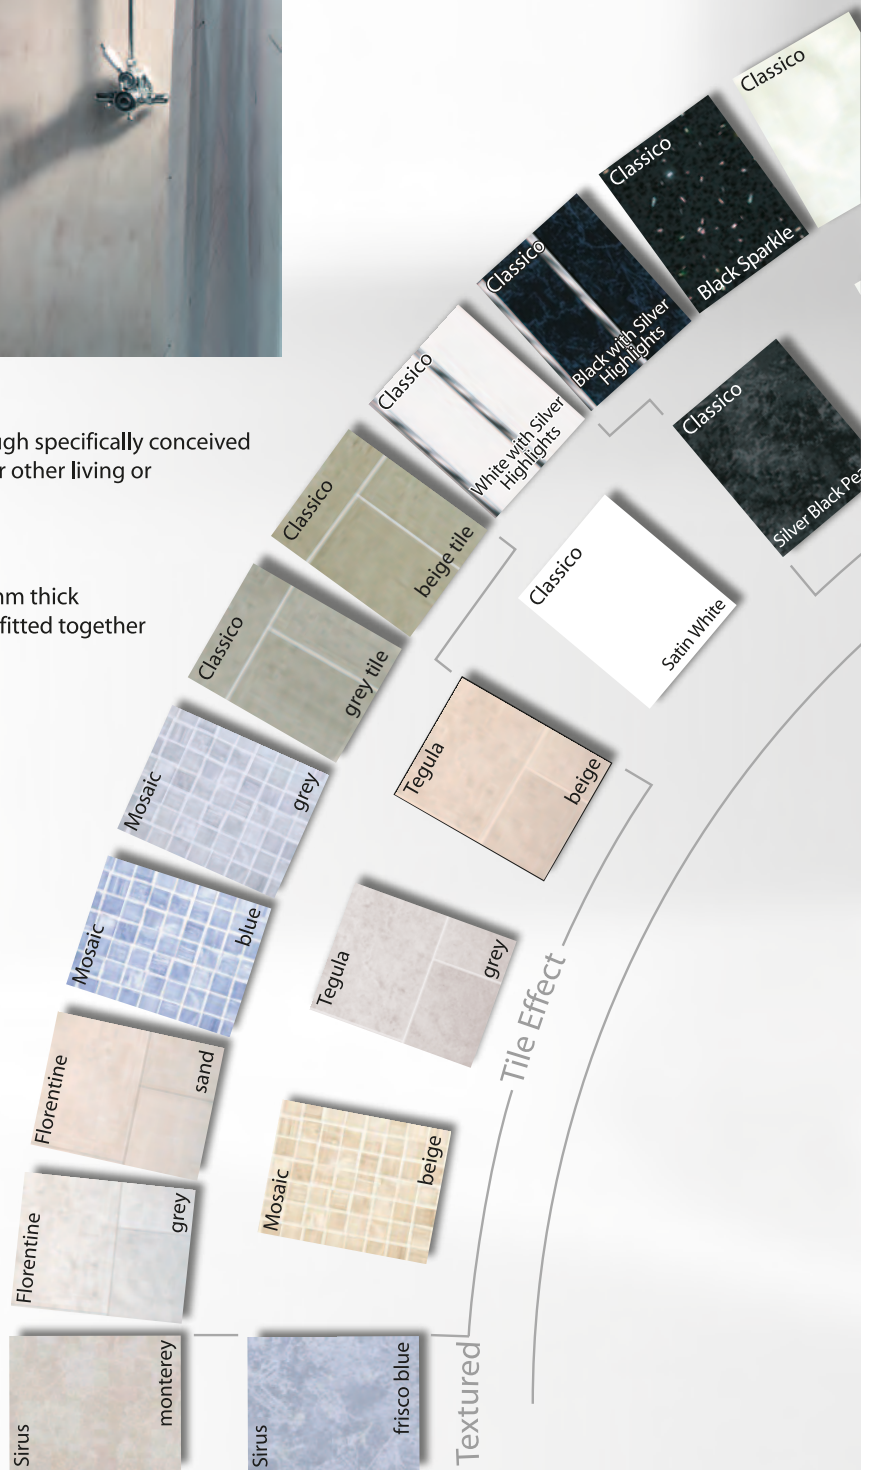

Pvc2go Ltd

decorative panels

An easy to install, high finish, waterproof and hygienic wall covering. Increasingly used as an alternative to tiling.

Applications

Suitable for wall and ceiling mounting, and although specifically conceived for bathroom and showers, are equally suitable for other living or commercial space.

Description

The system is made up of PVC panels, 10mm or 8mm thick with a tongue and groove profile, which are easily fitted together and fixed with adhesive.

Continuous Tile Effect

Gloss Marble

Laminate Range 2400 x 1200 x 10 mm

T & G Range 2400 x 1000 x 10.5 mm

Core: Waterproof Foam
Surfaces: Laminated

All available to order

White and Stone are available for collection. Others to order

Pvc2go Ltd

Unit J
Taywood Enterprise Centre
Duchess Place
Rutherglen
Glasgow
G73 1DR

Tel: 0141 6474721

Fax: 0141 647 1652

E-mail: sales@pvc2go.co.uk

Note: Classico range all available for collection

All others available to order (subject to carriage)

Note: These are all 8mm thick quality panels and not to be mistaken for some of the inferior panels available which are almost half as thick!