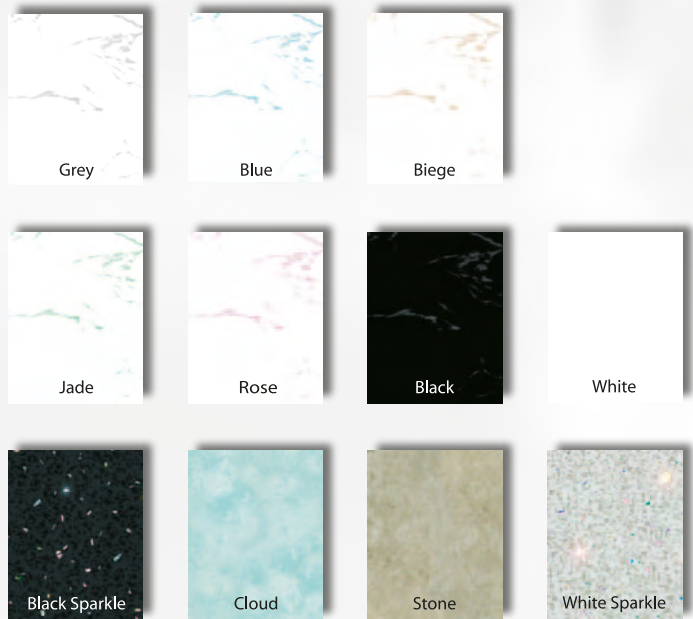

Description

The system is made up of PVC panels, 10mm or 8mm thick with a tongue and groove profile, which are easily fitted together and fixed with adhesive.

Continuous Tile Effect

Gloss Marble

Laminate Range 2400 x 1200 x 10 mm

T & G Range 2400 x 1000 x 10.5 mm

Core: Waterproof Foam
Surfaces: Laminated

All available to order

White and Stone are available for collection. Others to order

Pvc2go Ltd

Unit J
Taywood Enterprise Centre
Duchess Place
Rutherglen
Glasgow
G73 1DR